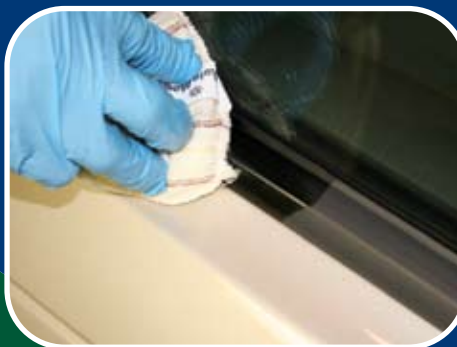

XP Cool Blue™ is a premium water-based dressing that will dress any exterior molding, tire or vinyl bumper. It has the shine and durability of any solvent-based dressing, making it the perfect VOC compliant exterior dressing. It is also safe and effective as an interior dressing. Disperses water better than any current water or solvent based dressing.

- A Solvent Replacement!
- Excellent Plating Ability!
- Multi-Purpose!

XP Cool Blue™ can be sprayed directly onto the tires/engine and left to dry. It can be sprayed on wet or dry surfaces.

Apply the dressing to all other areas using an applicator pad.